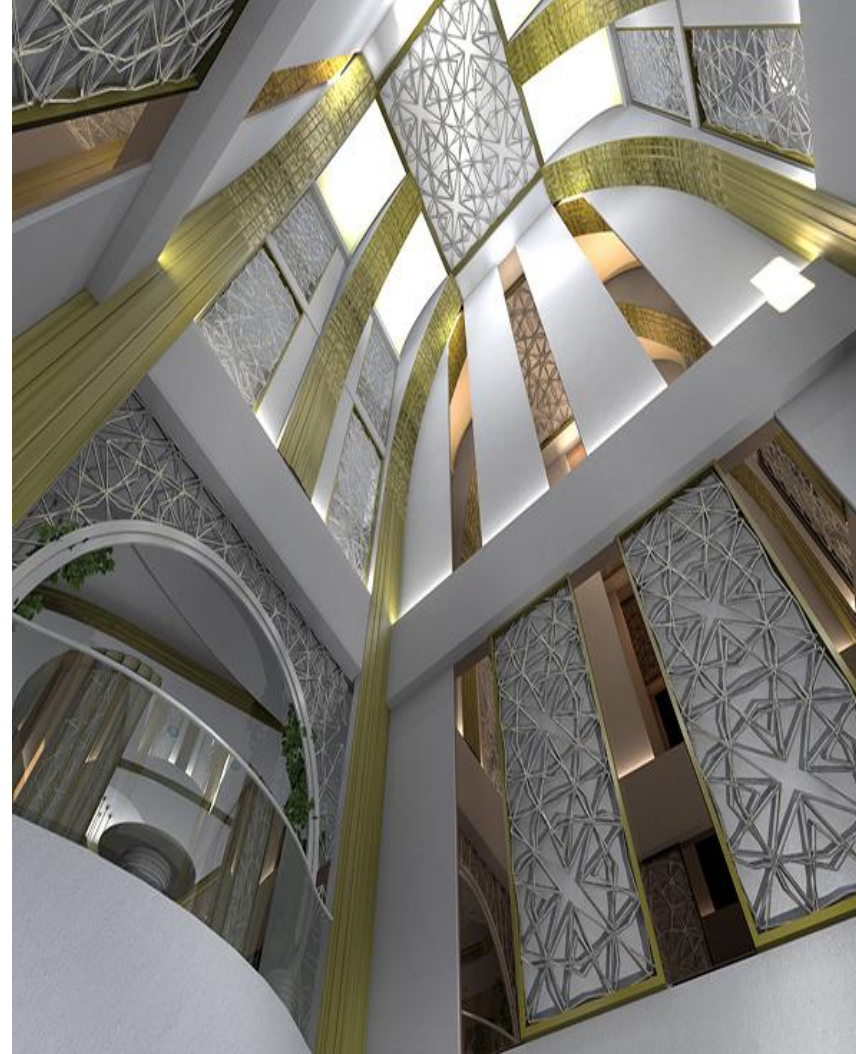

PRIVATE VILLA INTERIORS WORKS

GLOBAL INFINITY
CONTRACTING

ARCHITECTURE - INTERIORS - CONSTRUCTION

www.global-infinity.com

info@global-infinity.com

WE BUILD YOUR DREAMS